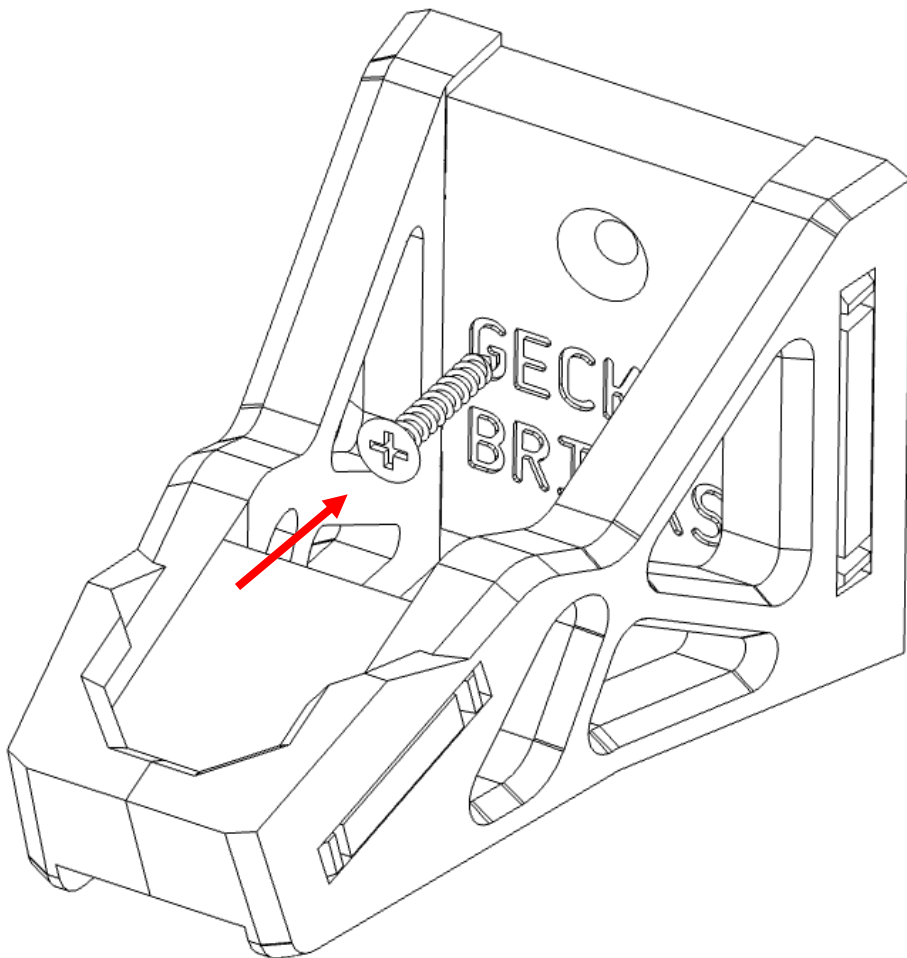

Wall mount Instructions For Star Wars Pirate Snub Fighter – (75346)