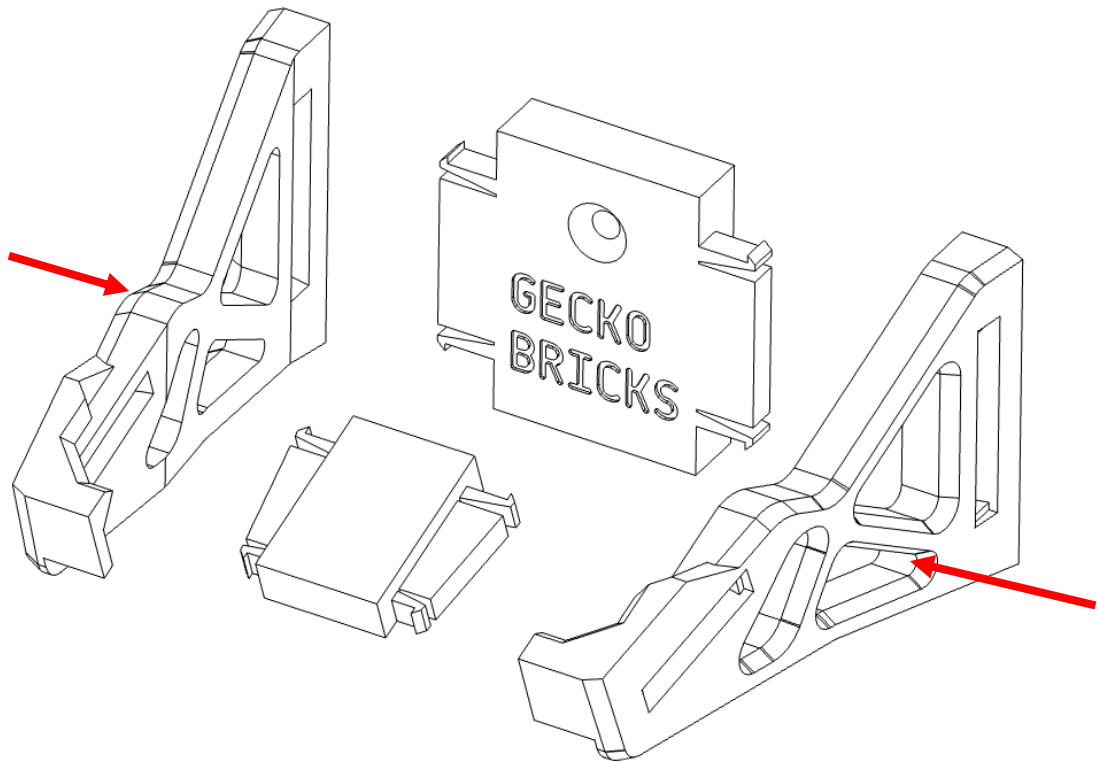

Wall mount Instructions For Star Wars Pirate Snub Fighter – (75346)

Mount the adaptor piece under the set at the centre of balance.

Adaptor piece can be rotated 45 degrees and slide into place in 8 directions.