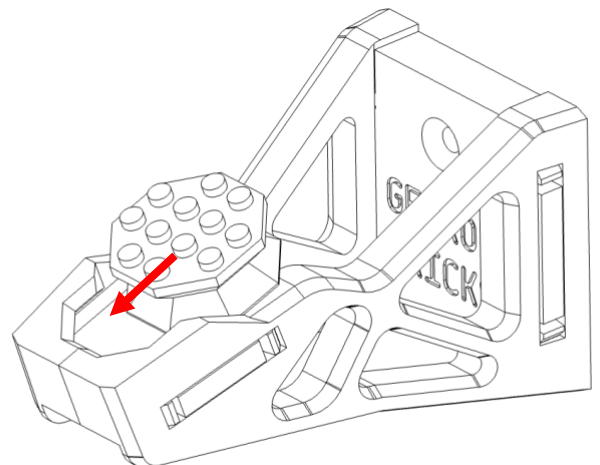

Wall mount Instructions For Star Wars Pirate Snub Fighter – (75346)

Mount the adaptor piece under the set at the centre of balance.

Adaptor piece can be rotated 45 degrees and slide into place in 8 directions.