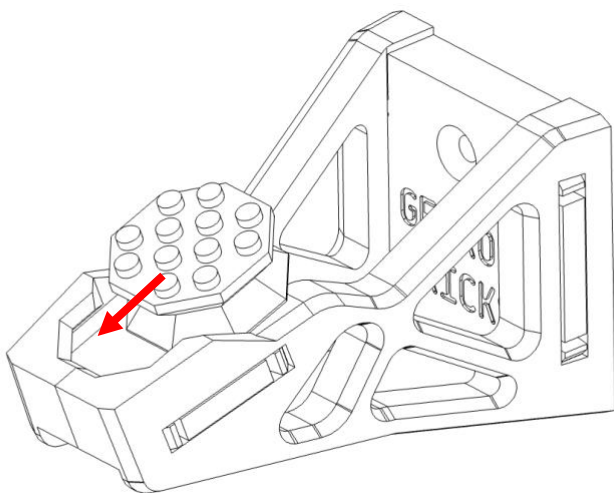

Wall mount Instructions For Star Wars Pirate Snub Fighter – (75346)

Mount the adaptor piece under the set at the centre of balance.

Adaptor piece can be rotated 45 degrees and slide into place in 8 directions.