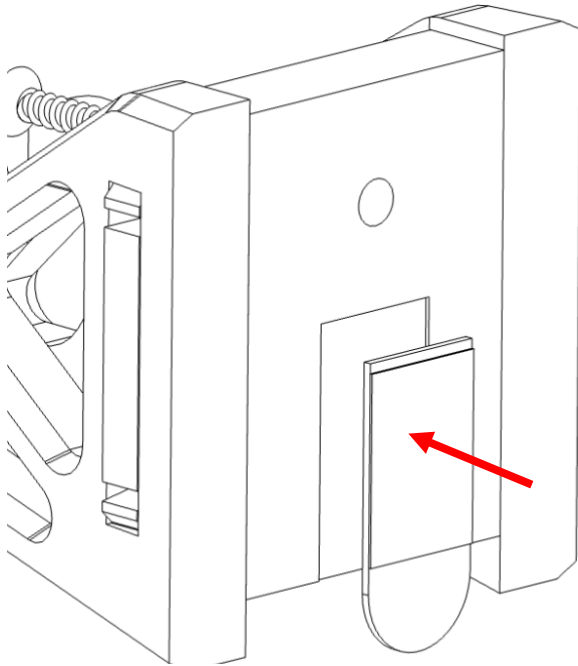

Wall mount Instructions For Star Wars Pirate Snub Fighter – (75346)