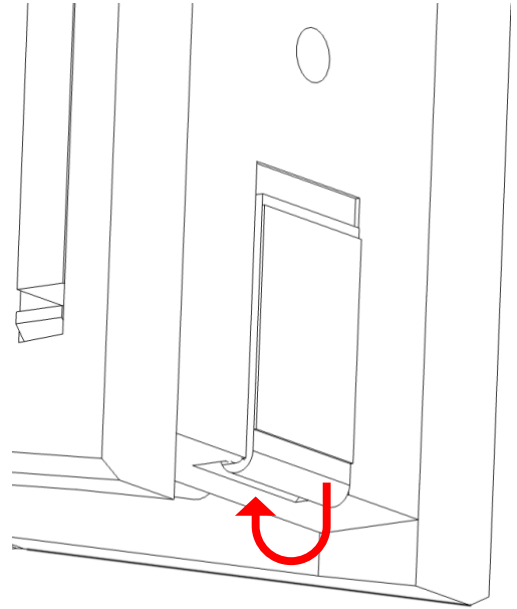

Wall mount Instructions For Star Wars Pirate Snub Fighter – (75346)